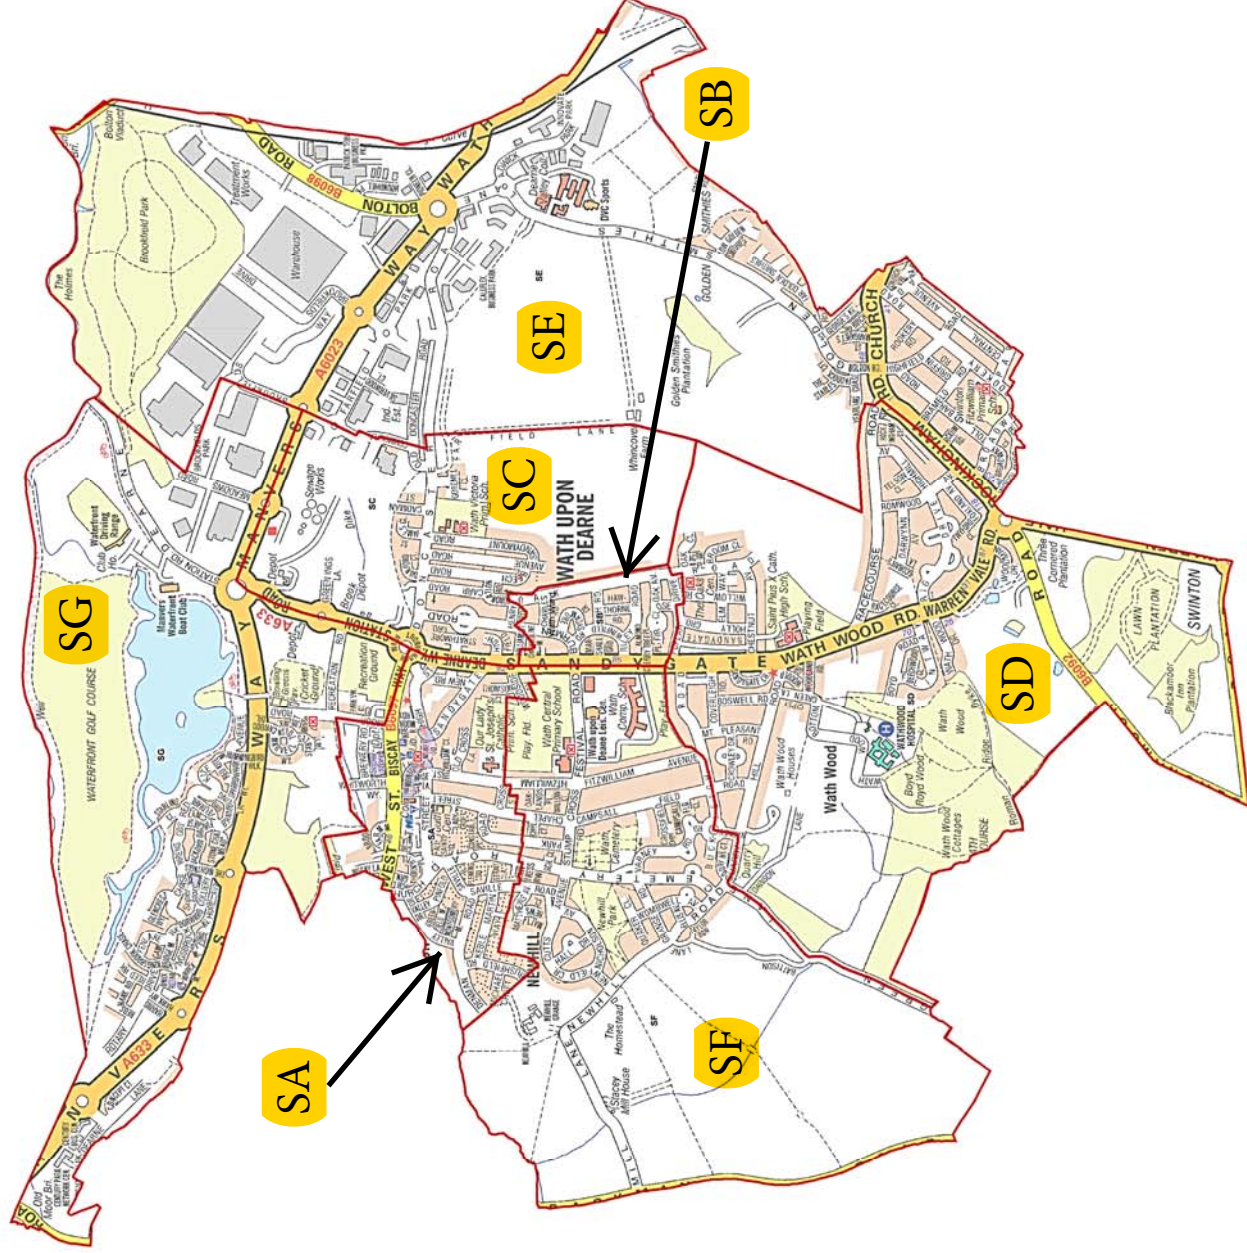

Appendix 2

SA	Wath Community Library, Montgomery Square, Wath upon Deame, Rotherham S63 7RZ
SB	Oaks Day Centre, Oak Road, Wath upon Deame, Rotherham S63 7BB
SC	Wath Victoria Children's Centre, Sandymount Road, Wath upon Deame, Rotherham S63 7AB
SD	Satin Pius X Catholic High School (Sports Hall), Wath Wood Road, Wath upon Deame, Rotherham S63 7PQ
SE	Swinton Fitzwilliam Primary School, Broadway, Swinton, Mexborough, S64 8HF
SF	Wath Central Primary School, Fitzwilliam Street, Wath upon Deame, Rotherham S63 7HG
SG	Wath upon Deame RUFC Clubhouse, Moor Road, Wath upon Deame, Rotherham S63 7RT